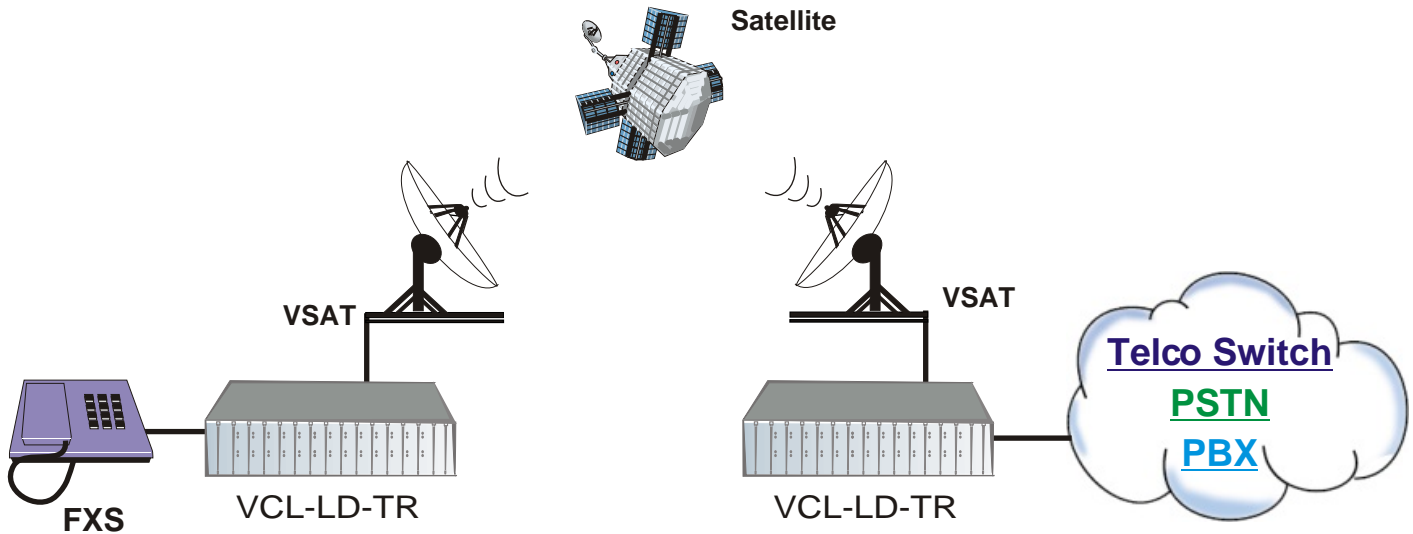

Thin Route Telephony, Remote Access - Link

FXS - FXO

- 1 Voice Channel @ 9.6kbps (Asynchronous Rs232)
or
- 6 Voice channels @ 64kbps (Synchronous)
- Medium may be satellite (VSAT) or 9.6kbps (RS232) datalink