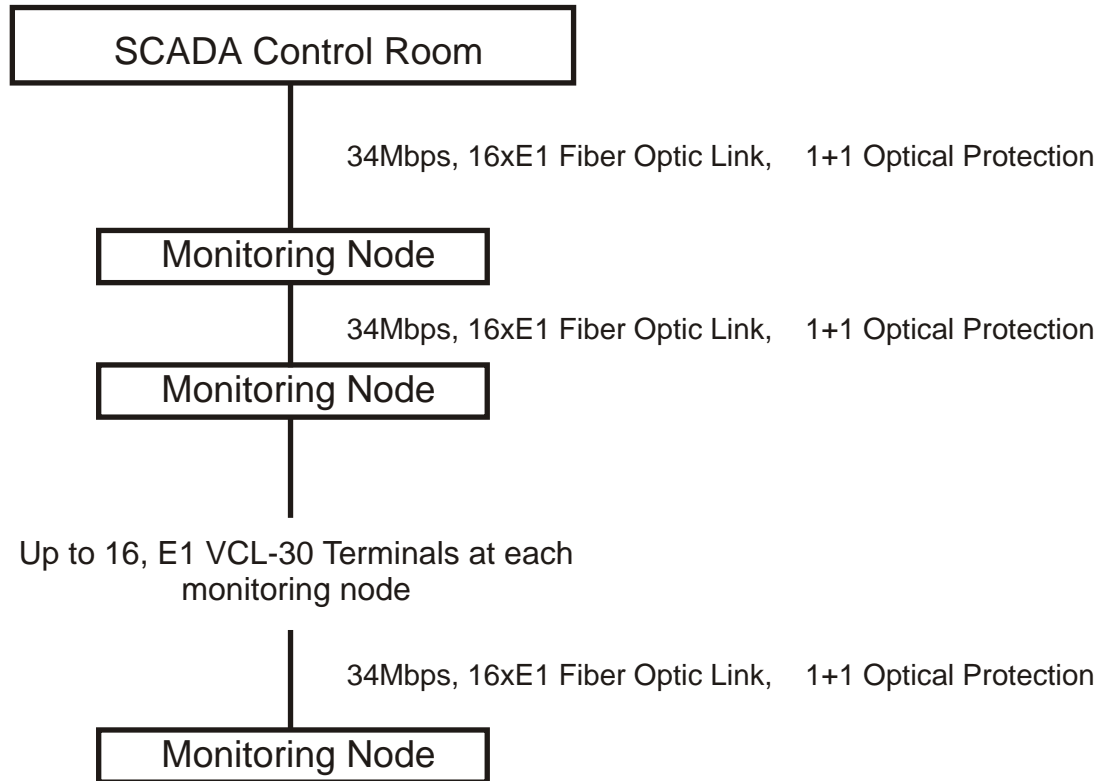

VCL 2/34 Mbps E3, Multiplexer

SCADA Application using VCL 2/34 Mbps E3, Multiplexer and OLTE (with 1+1 Protection)

Services

Voice: FXO, FXS (Including Ring-Down/Hot-Line), 2W E&M, 4W E&M

Data: V.35 (Sync @ 64Kbps), V.35 (Sync @ "n" x 64Kbps), V.24 (Async. 300bps to 19.2Kbps), G.703 @ 64Kbps