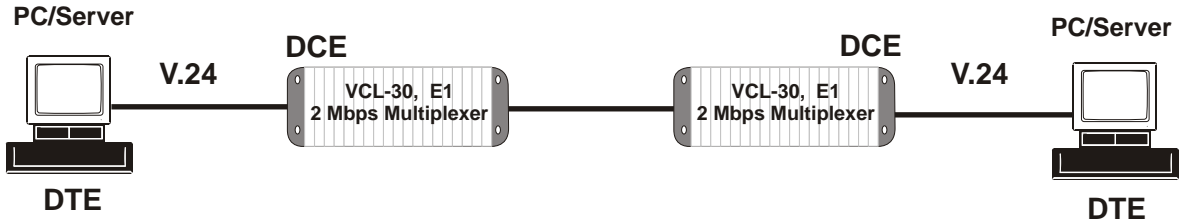

VCL-30 E1, 2Mbps Multiplexer

Low Speed (up to 19.2 kbps)

Synchronous / Asynchronous Data Interface

DCE- Remote DCE Configuration

V.24 V.24 Data interface card (Application 1)

DCE- Remote DTE Configuration

V.24 V.24 Data interface card (Application 2)